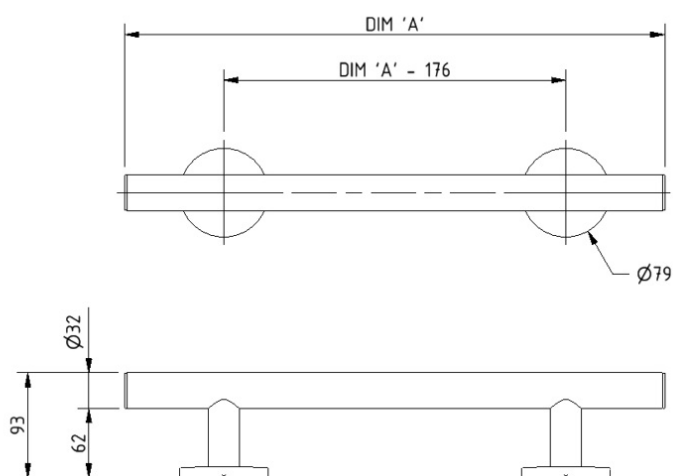

Contemporary grab rail matt black, 620

Code

GRAB122B

Description

Matt black stainless steel 620mm grabrail

Features

- 620mm straight grabrail
- Concealed fittings
- Suitable for all sectors

PRODUCT CODE	GRAB122B	GRAB123B
DIM 'A'	480	620