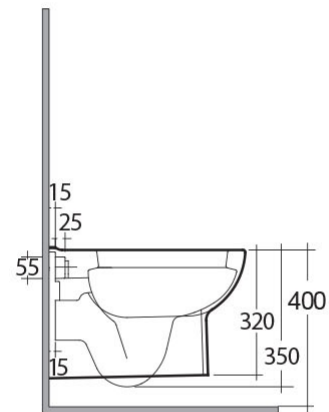

RAK-ORIGIN

Wall Hung | Water Closet

RAK
CERAMICS

Technical specifications

Dimensions: 500 x 360 mm

Weight: 20 Kg

Color: Alpine White

Trap type: P Trap

Trapway type: Concealed

Seat cover options: PP

Bowl shape: Rounded Rectangle

Soft close: yes

Suites: [RAK-ORIGIN](#)

Code **Name**

ORG12AWHA ORIGIN WATER CLOSET WALL HUNG 50CM

Dimensions: All dimensions in mm tolerance $\pm 5\%$ for below 200mm and $\pm 3\%$ for above 200mm.