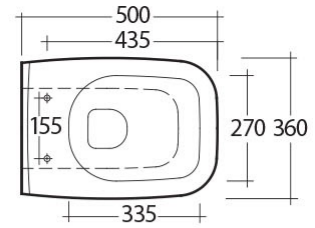

RAK-ORIGIN

Wall Hung | Water Closet

RAK
CERAMICS

Technical specifications

Dimensions: 500 x 360 mm

Weight: 20 Kg

Color: Alpine White

Trap type: P Trap

Trapway type: Concealed

Seat cover options: PP

Bowl shape: Rounded Rectangle

Soft close: yes

Suites: [RAK-ORIGIN](#)

Code **Name**

ORG12AWHA ORIGIN WATER CLOSET WALL HUNG 50CM

Dimensions: All dimensions in mm tolerance $\pm 5\%$ for below 200mm and $\pm 3\%$ for above 200mm.