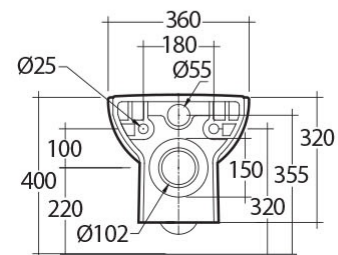

RAK-ORIGIN

Wall Hung | Water Closet

RAK
CERAMICS

Technical specifications

Dimensions: 500 x 360 mm

Weight: 20 Kg

Color: Alpine White

Trap type: P Trap

Trapway type: Concealed

Seat cover options: PP

Bowl shape: Rounded Rectangle

Soft close: yes

Suites: [RAK-ORIGIN](#)

Code **Name**

ORG12AWHA ORIGIN WATER CLOSET WALL HUNG 50CM

Dimensions: All dimensions in mm tolerance $\pm 5\%$ for below 200mm and $\pm 3\%$ for above 200mm.