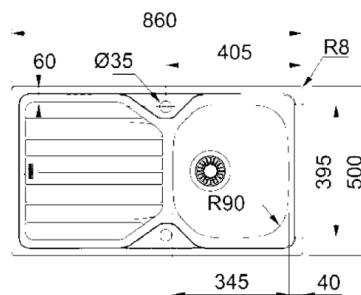

# F0309NP Reversible Inset Sink

MODEL RANGE: SIRIUS | F0309NP | 203.0529.985

Washbasins & Washtroughs | Wash basins

reversible compact single bowl with single drainer, bright drainer/matt bowl complete with 1 tap hole. Made from 0.6 mm stainless steel.

Bowl Size - 345 x 395 x 160 mm Cut out Size - 844 x 484 mm Waste Size - 38 mm Waste and overflow 860 x 500 mm

## Technical data

Bowl depth	160.00 mm
Bowl width	395.00 mm
Material thickness	0.60 mm
Overall depth	160.00 mm
Overall height	500.00 mm
Overall width	860.00 mm
Material	Stainless steel
Material code	1.4301 Chrome Nickel steel V2A
Type of mounting	Inset mounting
Overflow	Yes
Waste size	DN 40
Drainer or storage	Drainer
Number of waste holes	1.00000
Outlet size	DN 20
Type of utility sink	Multi purpose sink
Product code	203.0529.985