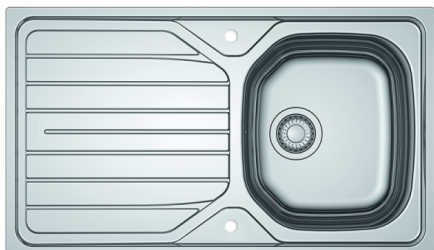

# F0309NP Reversible Inset Sink

MODEL RANGE: SIRIUS | F0309NP | 203.0529.985

Washbasins & Washtroughs | Wash basins

reversible compact single bowl with single drainer, bright drainer/matt bowl complete with 1 tap hole. Made from 0.6 mm stainless steel.

Bowl Size - 345 x 395 x 160 mm Cut out Size - 844 x 484 mm Waste Size - 38 mm Waste and overflow 860 x 500 mm

## Technical data

Bowl depth	160.00 mm
Bowl width	395.00 mm
Material thickness	0.60 mm
Overall depth	160.00 mm
Overall height	500.00 mm
Overall width	860.00 mm
Material	Stainless steel
Material code	1.4301 Chrome Nickel steel V2A
Type of mounting	Inset mounting
Overflow	Yes
Waste size	DN 40
Drainer or storage	Drainer
Number of waste holes	1.00000
Outlet size	DN 20
Type of utility sink	Multi purpose sink
Product code	203.0529.985

# F0309NP Reversible Inset Sink

MODEL RANGE: SIRIUS | F0309NP | 203.0529.985

Washbasins & Washtroughs | Wash basins

---