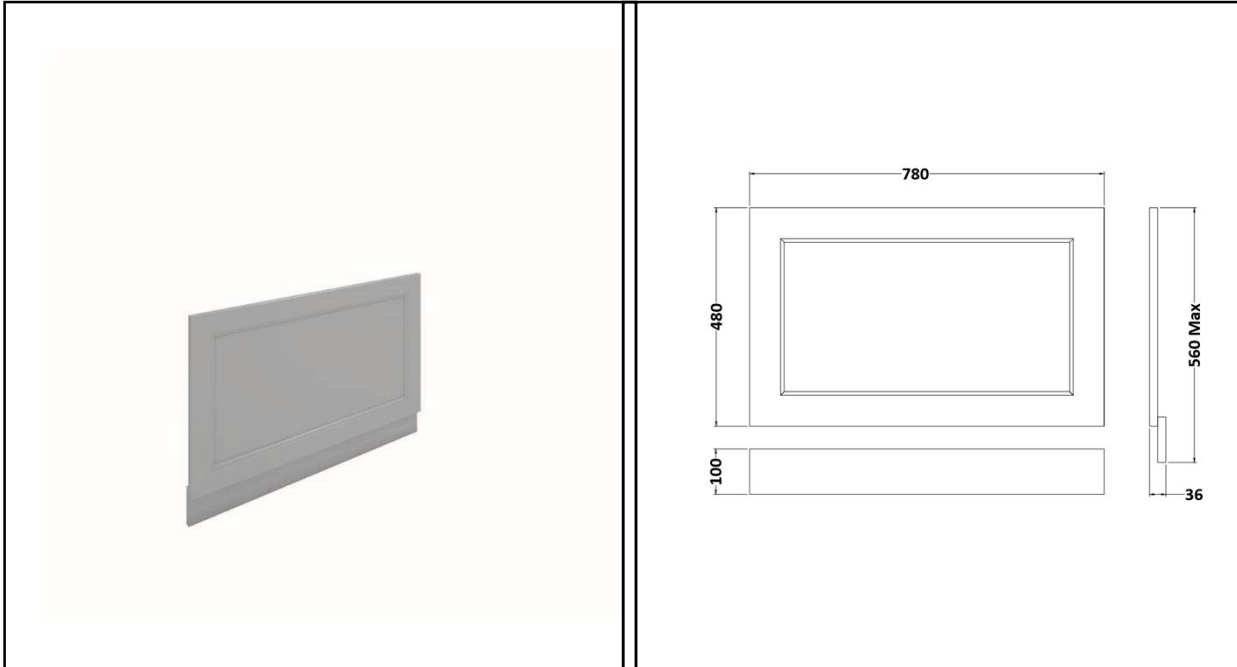

RAK WASHINGTON FURNITURE
800 Bath End Panel & Plinth

RAK
CERAMICS

Dimensions: 780w x 36d x 480 mm

Colour: GREY / GREIGE / WHITE /
BLACK / CAPPUCCINO

Code: RAKWEP80XXX

Warranty: 2 YEARS

Weight: 3.00 KG

Dimensions: All Dimensions in mm tolerance $\pm 5\%$ for below 200mm and $\pm 3\%$ for above 200mm.
Note: Due to a continuing development programme to improve design and performance the manufacturer reserves all rights to vary specifications without prior information.
Please note accessories are for photographic use only.