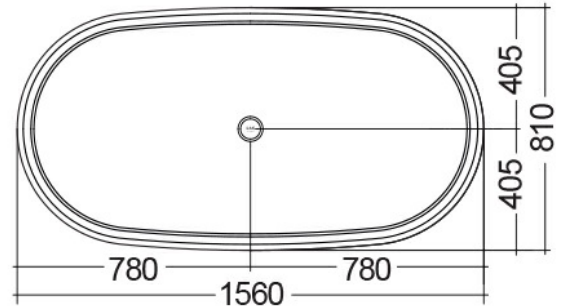

RAK-WASHINGTON - WTBT15681504 - MATT BLACK - 504

Bathtubs

RAK
CERAMICS

Technical specifications

Dimensions: 1560 x 810 mm

Weight: 91 Kg

Color: MATT BLACK - 504

Suites: [RAK-WASHINGTON](#)

Code	Name
WTBT15681504	RAK-WASHINGTON COUNTER TOP BATHTUB - 156X81

Dimensions: All dimensions in mm tolerance $\pm 5\%$ for below 200mm and $\pm 3\%$ for above 200mm.

Note: Due to a continuing development programme to improve design and performance, the manufacturer reserves all rights to vary specifications without prior information.