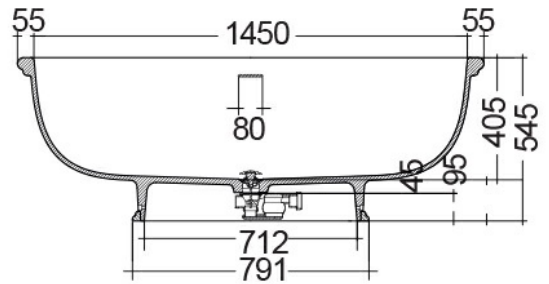

RAK-WASHINGTON - WTBT15681504 - MATT BLACK - 504

Bathtubs

RAK
CERAMICS

Technical specifications

Dimensions: 1560 x 810 mm

Weight: 91 Kg

Color: MATT BLACK - 504

Suites: [RAK-WASHINGTON](#)

Code	Name
WTBT15681504	RAK-WASHINGTON COUNTER TOP BATHTUB - 156X81

Dimensions: All dimensions in mm tolerance $\pm 5\%$ for below 200mm and $\pm 3\%$ for above 200mm.

Note: Due to a continuing development programme to improve design and performance, the manufacturer reserves all rights to vary specifications without prior information.