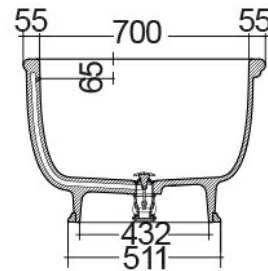

RAK-WASHINGTON - WTBT15681504 - MATT BLACK - 504

Bathtubs

RAK
CERAMICS

Technical specifications

Dimensions: 1560 x 810 mm

Weight: 91 Kg

Color: MATT BLACK - 504

Suites: [RAK-WASHINGTON](#)

Code	Name
WTBT15681504	RAK-WASHINGTON COUNTER TOP BATHTUB - 156X81

Dimensions: All dimensions in mm tolerance $\pm 5\%$ for below 200mm and $\pm 3\%$ for above 200mm.

Note: Due to a continuing development programme to improve design and performance, the manufacturer reserves all rights to vary specifications without prior information.