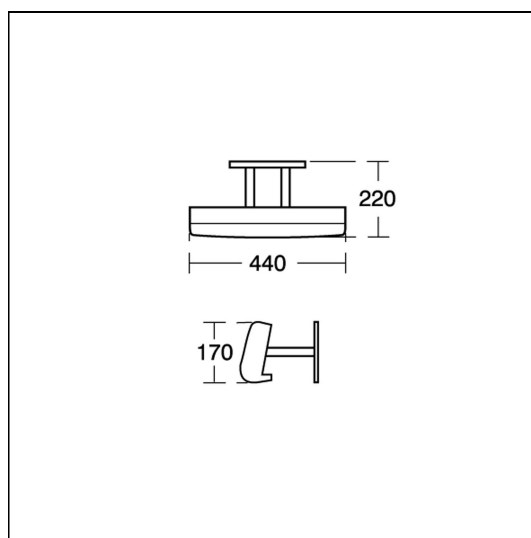

Multi-System Back Support, White

ILLUSTRATED

S6637 Multi-System back support, white, complete with cushion

ILLUSTRATED PRODUCT DETAILS

Weights

S6637 3.63 KG

Finishes

S6637 White (AC)

Materials

S6637 Mixed Material

FEATURES