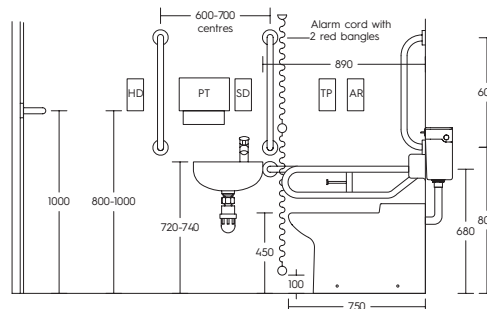

### Pack includes:

- Back to Wall WC
- White Seat
- Concealed Dimple Lever Cistern
- 1 Tap Hole Wash Hand Basin
- Strainer Waste
- Bottle Trap
- TMV3 Sequential Mixer Tap
- 4 x 620mm Matt Black Straight Grab Rail
- 1 x 480mm Matt Black Straight Grab Rail
- 1 x 800mm Matt Black Hinged Grab Rail
- 1 x Black Back Rest

### Features

- Contemporary styled Matt Black grab rails supplied
- Co-ordinating back rest in metal with Black cushion
- Suitable for all sectors excluding healthcare

### Product options:

- SCDMBTWLMB: Left handed pack
- SCDMBTWRMB: Right handed pack

SCDMBTWRMB: SanCeram Back to Wall WC Doc M Pack - Right hand, Matt Black

HD - Possible position for automatic hand dryer  
SD - Soap dispenser  
PT - Paper towel dispenser  
AR - Alarm reset button  
TP - Toilet paper dispenser

Drawing for reference only & may not reflect the handing of the pack ordered