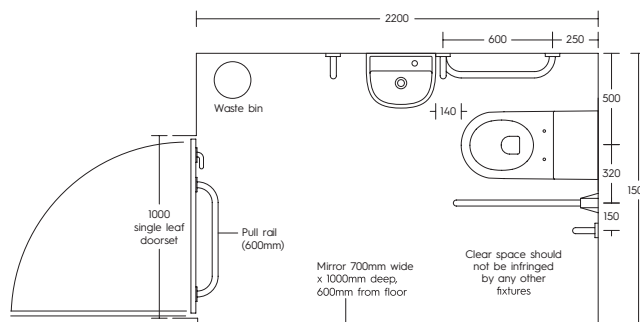

Drawing for reference only & may not reflect the handing of the pack ordered