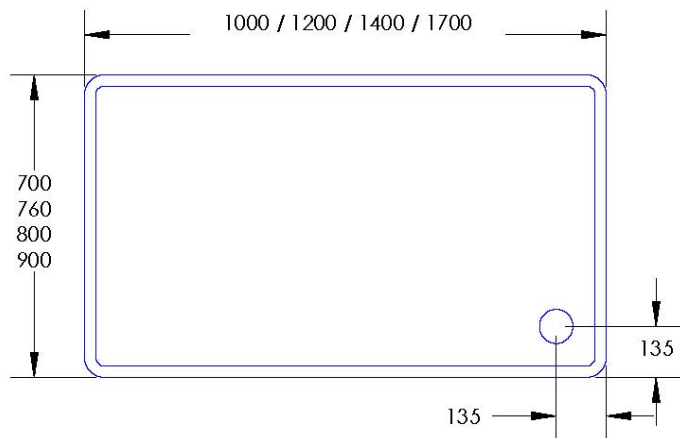

SanCeram 1000mm x 800mm Shower Tray (45mm)

Code

STRC45108

Description

SanCeram 1000mm x 800mm 45mm rectangular shower tray

Application

Commercial and domestic use

Features

- Natural stone construction
- 45mm high for low step in.
- Install in the floor or on the floor for flexibility.
- Gel coating so the tray is not cold to the touch.

Alternative Option

STRC45127: SanCeram 1200mm x 760mm 45mm shower tray

STRC45128: SanCeram 1200mm x 800mm 45mm shower tray

STRC45129: SanCeram 1200mm x 900mm 45mm shower tray

STRC45148: SanCeram 1400mm x 800mm 45mm shower tray

STRC45149: SanCeram 1400mm x 900mm 45mm shower tray

STRC45177: SanCeram 1700mm x 700mm 45mm shower tray

STRC45178: SanCeram 1700mm x 800mm 45mm shower tray

STRC45179: SanCeram 1700mm x 900mm 45mm shower tray

Waste options

SHWT103: 90mm Fast Flow shower waste for 45mm trays