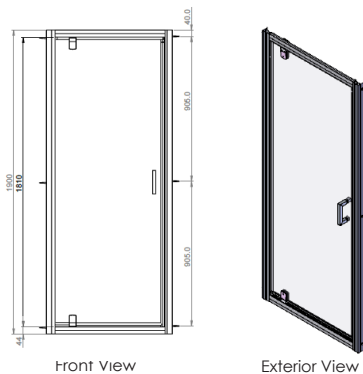

Framed Pivot Shower Door

Code

SHPV760F

Description

760mm framed pivot shower door

Features

- 1900mm high
- 6mm toughened safety glass
- Aquaglean Anticalc coating for easy cleaning
- Polished chrome design handle
- Frame in polished silver finish
- Reversible
- 20mm adjustment

Alternative Option

SHPV800F: 800mm framed pivot shower door

SHPV900F: 900mm framed pivot shower door

Compatible Side panels

SHSID700F: 700mm framed shower side panel

SHSID760F: 760mm framed shower side panel

SHSID800F: 800mm framed shower side panel

SHSID900F: 900mm framed shower side panel

Material

6mm clear toughened safety glass

Finish

Polished silver effect frame

Size

760mm x 1900mm

Width	Height	Entry Width	Adjustment
760 mm	1900mm	519mm	724-764 mm
800 mm	1900mm	555mm	764-804 mm
900 mm	1900mm	555mm	864-904 mm