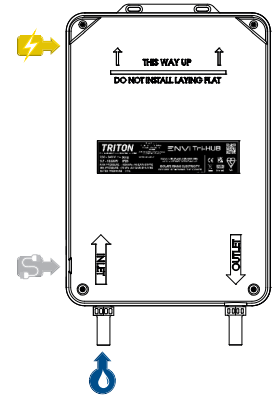

Product Technical Sheet

Thermostatic Electric Shower - Single Outlet Ceiling Fed Kit

Shower

Temperature Control	Thermostatic (Tri-Protect®)
Power ratings	9.0kW & 10.5kW (240V)
Inlet Connection	15mm push-fit/compression
Water Entry Points	Bottom
Cable Entry Points	Left Hand Side
Outlet Connection	15mm push-fit/compression
Plumbing System Compatibility	Cold mains only
Minimum Running Pressure	0.7 Bar
Maximum Static Pressure	10 Bar
Installation Location	Loft
Approvals, Complies with	BEAB, CE, UKCA, BSI Kitemark
Guarantee	2 years

*Recommended minimum running pressure/flow for full performance 1 bar @8l/min

IMPORTANT MAINTENANCE NOTICE

Replacing specified Triton accessories for this ENVi® unit will aid optimum performance and maintain a valid guarantee

Silver Trim