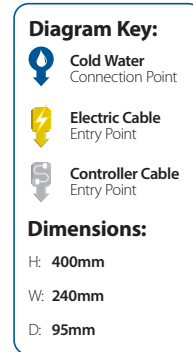

Product Technical Sheet

Thermostatic Electric Shower - Single Outlet Ceiling Fed Kit

Shower

Temperature Control	Thermostatic (Tri-Protect®)
Power ratings	9.0kW & 10.5kW (240V)
Inlet Connection	15mm push-fit/compression
Water Entry Points	Bottom
Cable Entry Points	Left Hand Side
Outlet Connection	15mm push-fit/compression
Plumbing System Compatibility	Cold mains only
Minimum Running Pressure	0.7 Bar
Maximum Static Pressure	10 Bar
Installation Location	Loft
Approvals, Complies with	BEAB, CE, UKCA, BSI Kitemark
Guarantee	2 years

*Recommended minimum running pressure/flow for full performance 1 bar @8l/min

IMPORTANT MAINTENANCE NOTICE

Replacing specified Triton accessories for this ENVi® unit will aid optimum performance and maintain a valid guarantee

Silver Trim