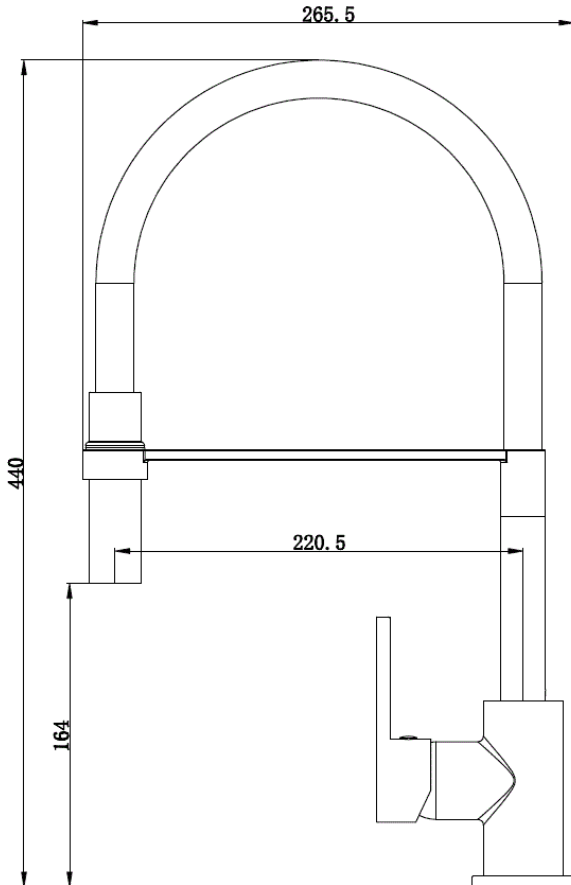

ELLESMERE FLEXI SINK MIXER

CONSTRUCTION: Brass
CARTRIDGE/VALVE TYPE: Ceramic Cartridge
SUPPLY: Suitable for all plumbing systems
INLET CONNECTIONS: 1/2" BSP
WORKING PRESSURES: 0.3 - 5.0 bar
OPERATION: Tilt and Turn temperature and flow control

- On trend design perfectly complements contemporary kitchens
- Pull down nozzle is ideal for rinsing pots and pans
- Lever handle is simple to use for all the family – tilt and turn temperature & flow control
- Fitted with a ceramic cartridge for easy operation and longevity
- Optimised to operate at 6 litres per minute in order to save water
- Chrome plated finish with matt black tube
- In full colour packaging

ELSMCP

Chrome & Black

Open Outlet Flow (Bar - l/min)

BAR	0.3	0.5	1.0	2.0	3.0	4.0	5.0
SPOUT FLOW	1.96	2.3	3.68	6.0	6.0	6.0	6.0

2006365

Please Note: Flow rate will be dictated by installation configurations.
Please ensure to check the appropriate flow restrictor information if applicable.
*Please refer to website for full warranty details.

FREEPHONE: 0800 195 1602 | FAX ORDERS: 08444 068 690 | EMAIL: SALES@UK.METHVEN.COM

methven.com