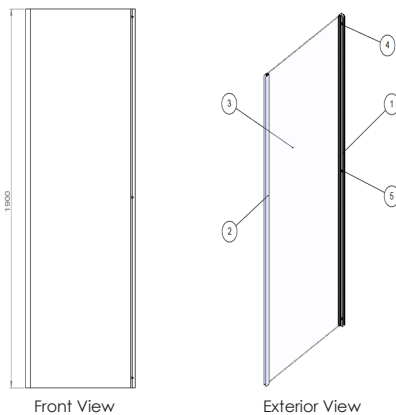

Framed Side Panel for Shower Door

Code

SHSID700F

Description

700mm framed side panel for shower door

Features

- 1900mm high
- 6mm toughened safety glass
- Aquaglean Anticalc coating for easy cleaning
- Frame in polished silver finish
- Reversible
- 20mm adjustment

Alternative Option

SHSID700F: 700mm framed shower side panel

SHSID760F: 760mm framed shower side panel

SHSID800F: 800mm framed shower side panel

SHSID900F: 900mm framed shower side panel

Material

6mm clear toughened safety glass

Finish

Polished silver effect frame

Size

700mm x 1900mm

Width	Height	Adjustment
700mm	1900mm	668-688 mm
760mm	1900mm	728-748 mm
800mm	1900mm	768-788 mm
900mm	1900mm	868-888 mm