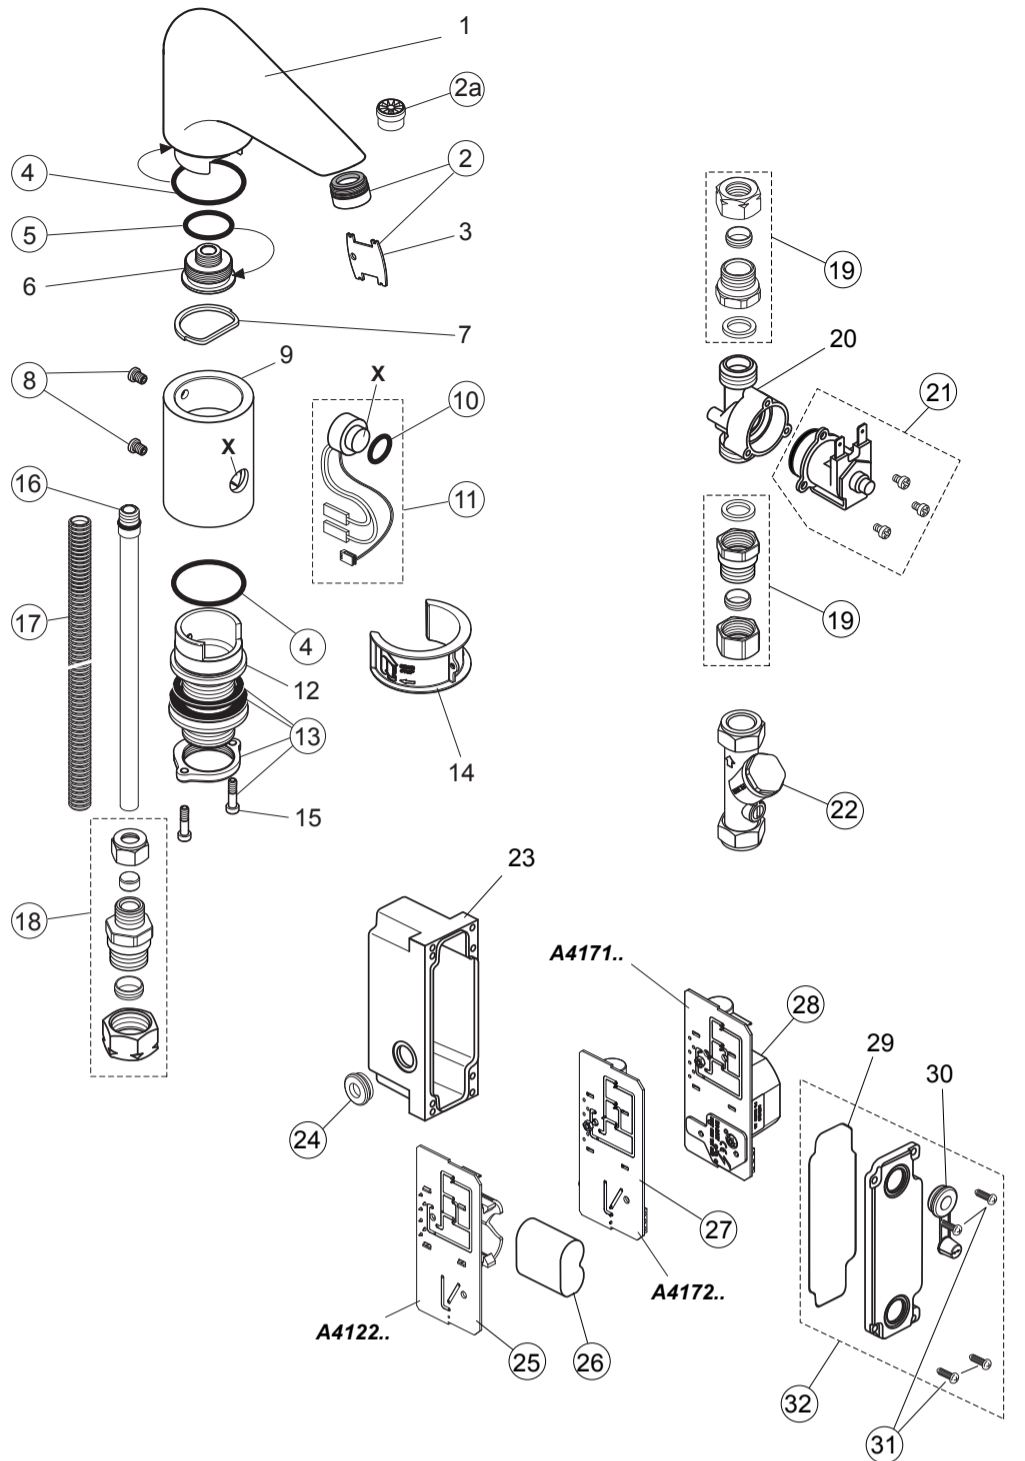

*Armitage
Shanks*

SENSORFLOW 21
A 4122 .. A 4171 .. A4172 ..

0511 / A 866 374
(+ A 865 708)
Made in Germany