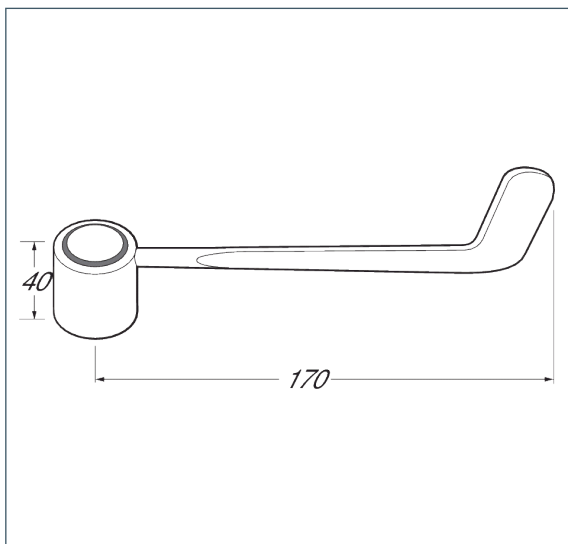

### Lever Action 6" lever handle option"

Product Code: DLV002

Finish: Chrome

#### Features

Construction: Brass

Inlet Connections: N/A

- Included with products showing DLV codes
- Products which are easy to use by all the family

\*Please refer to website for full warranty details.

**1 YEAR  
GUARANTEE**