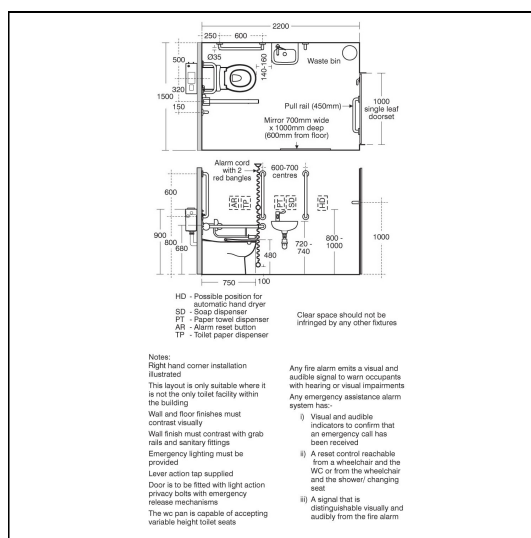

Doc M Contour 21+ Back To Wall Pack RH

ILLUSTRATED

S0686 Doc M Contour 21+ back to wall right hand corner pack, rimless WC pan, water saving delay fill Conceala cistern with spatula lever, grab rails, hinged support rail with toilet roll holder, seat no cover with retaining buffers, copper tails on TMV3 mixer tap

S0686 6 litres

Flow rates

S0686 4 Litres per minute @ 3 bar pressure

FINISH OPTIONS

Standards

Vitreous china to BS 3402

BS 8300 compliant

Special Notes

Doc M packs are available both right and left hand corner arrangement, the washbasin in the pack is handed so the tap is positioned closest to the seated user. Supplied with layout drawings, detailing the fixing positions necessary for Doc M compliance