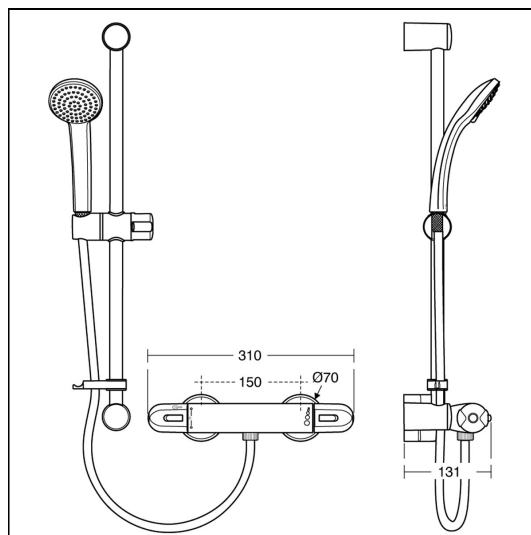

#### Materials

**A5985** Chrome Plated Brass

#### Special Notes

Inlets 15mm push fit connections. Flow rate 4 litres per minute at 0.1 bar