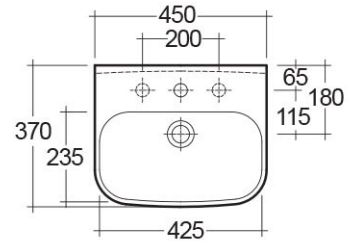

### Technical specifications

Dimensions: 450 x 370 mm

Weight: 20 Kg

Color: Alpine White

Shape of basin: Rounded Rectangle

Overflow hole: yes

Suites: [RAK-ORIGIN](#)

Code	Name
CY02AWHA	CAROLINE PEDESTAL
ORG0701AWHA	ORIGIN WASH BASIN 45CM

Dimensions: All dimensions in mm tolerance  $\pm 5\%$  for below 200mm and  $\pm 3\%$  for above 200mm.

Note: Due to a continuing development programme to improve design and performance, the manufacturer reserves all rights to vary specifications without prior information.