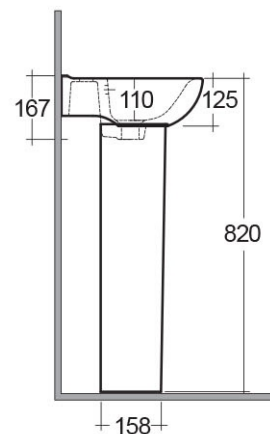

### Technical specifications

Dimensions: 450 x 370 mm

Weight: 20 Kg

Color: Alpine White

Shape of basin: Rounded Rectangle

Overflow hole: yes

Suites: [RAK-ORIGIN](#)

Code	Name
CY02AWHA	CAROLINE PEDESTAL
ORG0701AWHA	ORIGIN WASH BASIN 45CM

Dimensions: All dimensions in mm tolerance  $\pm 5\%$  for below 200mm and  $\pm 3\%$  for above 200mm.

Note: Due to a continuing development programme to improve design and performance, the manufacturer reserves all rights to vary specifications without prior information.