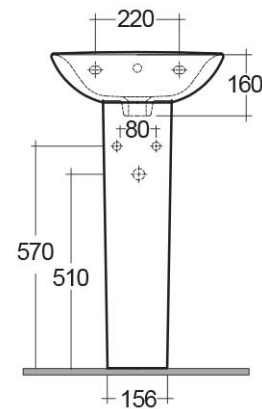

### Technical specifications

Dimensions: 450 x 370 mm

Weight: 20 Kg

Color: Alpine White

Shape of basin: Rounded Rectangle

Overflow hole: yes

Suites: [RAK-ORIGIN](#)

Code	Name
CY02AWHA	CAROLINE PEDESTAL
ORG0701AWHA	ORIGIN WASH BASIN 45CM

Dimensions: All dimensions in mm tolerance  $\pm 5\%$  for below 200mm and  $\pm 3\%$  for above 200mm.

Note: Due to a continuing development programme to improve design and performance, the manufacturer reserves all rights to vary specifications without prior information.