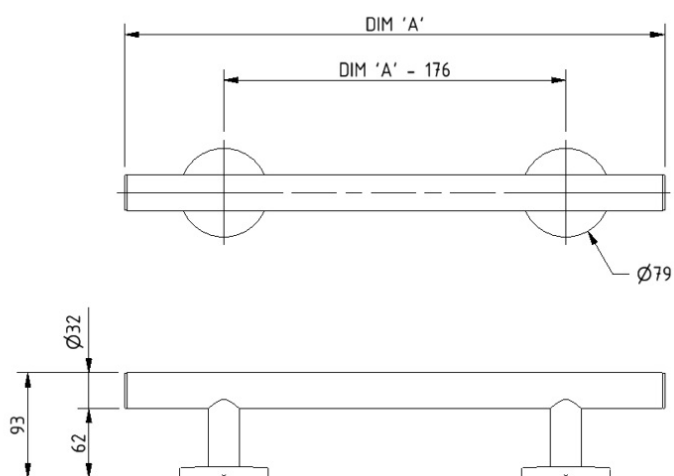

Contemporary grab rail matt black, 480

Code

GRAB122B

Description

Matt black stainless steel 480mm grabrail

Features

- 480mm straight grabrail
- Concealed fittings
- Suitable for all sectors

PRODUCT CODE	GRAB122B	GRAB123B
DIM 'A'	480	620