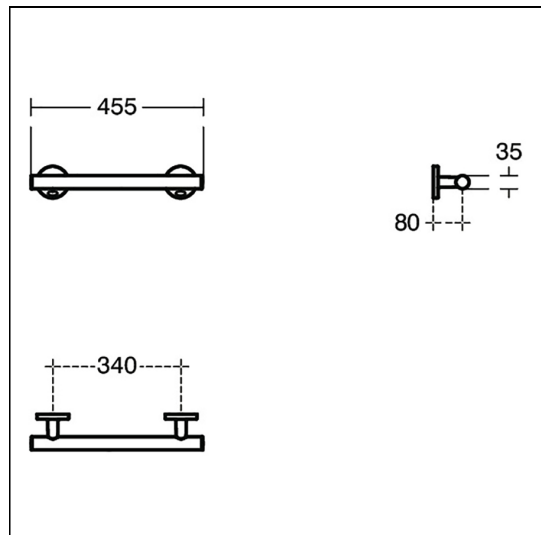

Contour 21 Contemporary Grab Rail 45cm Long

ILLUSTRATED

S0831 Contour 21 45cm contemporary grab rail

ILLUSTRATED PRODUCT DETAILS

Weights

S0831 3.20 KG

Finishes

S0831 Chrome (AA)

Materials

S0831 Aluminium

FINISH OPTIONS

(AA) Chrome

(MY) Stainless Steel finish

(XG) Silk Black

FEATURES