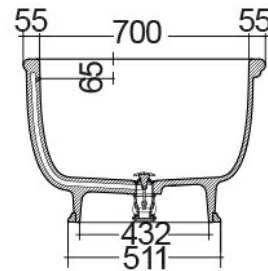

RAK-WASHINGTON - WTBT15681514 - MATT CAPPUCCINO - 514

RAK
CERAMICS

Bathtubs

Technical specifications

Dimensions: 1560 x 810 mm

Weight: 91 Kg

Color: MATT CAPPUCCINO - 514

Suites: [RAK-WASHINGTON](#)

Code	Name
WTBT15681514	RAK-WASHINGTON COUNTER TOP BATHTUB - 156X81

Dimensions: All dimensions in mm tolerance $\pm 5\%$ for below 200mm and $\pm 3\%$ for above 200mm.

Note: Due to a continuing development programme to improve design and performance, the manufacturer reserves all rights to vary specifications without prior information.