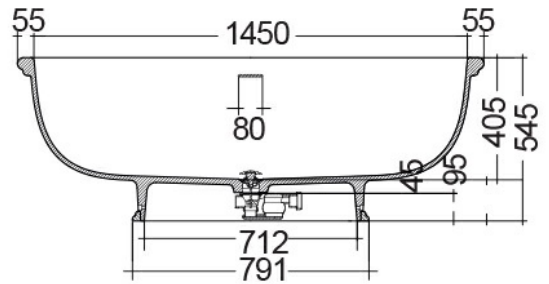

RAK-WASHINGTON - WTBT15681514 - MATT CAPPUCCINO - 514

RAK
CERAMICS

Bathtubs

Technical specifications

Dimensions: 1560 x 810 mm

Weight: 91 Kg

Color: MATT CAPPUCCINO - 514

Suites: [RAK-WASHINGTON](#)

Code	Name
WTBT15681514	RAK-WASHINGTON COUNTER TOP BATHTUB - 156X81

Dimensions: All dimensions in mm tolerance $\pm 5\%$ for below 200mm and $\pm 3\%$ for above 200mm.

Note: Due to a continuing development programme to improve design and performance, the manufacturer reserves all rights to vary specifications without prior information.