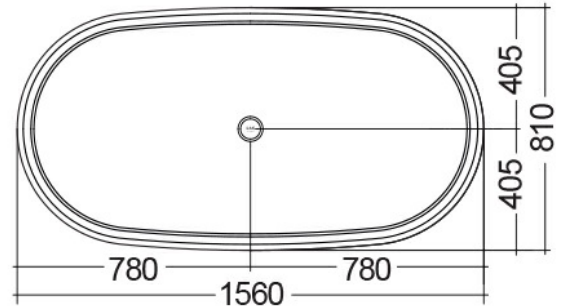

RAK-WASHINGTON - WTBT15681514 - MATT CAPPUCCINO - 514

RAK
CERAMICS

Bathtubs

Technical specifications

Dimensions: 1560 x 810 mm

Weight: 91 Kg

Color: MATT CAPPUCCINO - 514

Suites: [RAK-WASHINGTON](#)

Code	Name
WTBT15681514	RAK-WASHINGTON COUNTER TOP BATHTUB - 156X81

Dimensions: All dimensions in mm tolerance $\pm 5\%$ for below 200mm and $\pm 3\%$ for above 200mm.

Note: Due to a continuing development programme to improve design and performance, the manufacturer reserves all rights to vary specifications without prior information.