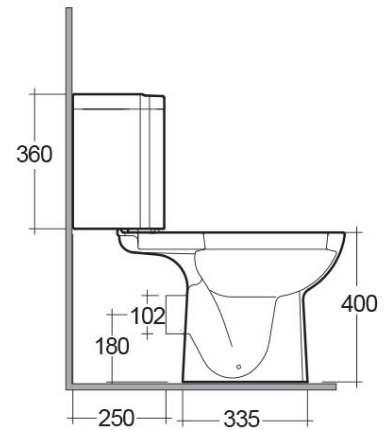

RAK-ORIGIN

Close Coupled | Water Closet

RAK
CERAMICS

Technical specifications

Dimensions: 730 x 360 mm

Weight: 31 Kg

Color: Alpine White

Trap type: P Trap

Trapway type: Concealed

Seat cover options: PP

Bowl shape: Rounded Rectangle

Soft close: yes

Quick remove seat cover: yes

Dual flush: yes

Suites: [RAK-ORIGIN](#)

Code	Name
------	------

ORG11AWHA	ORIGIN WATER CLOSET CLOSE COUPLED P-TRAP 62CM
-----------	---

ORG04AWHA	ORIGIN WATER CLOSET TANK CORNER
-----------	---------------------------------

Dimensions: All dimensions in mm tolerance $\pm 5\%$ for below 200mm and $\pm 3\%$ for above 200mm.