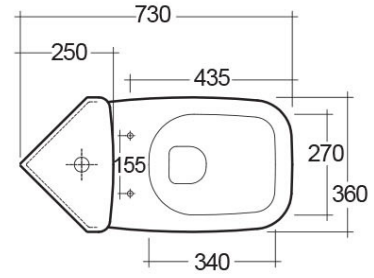

RAK-ORIGIN

Close Coupled | Water Closet

RAK
CERAMICS

Technical specifications

Dimensions: 730 x 360 mm

Weight: 31 Kg

Color: Alpine White

Trap type: P Trap

Trapway type: Concealed

Seat cover options: PP

Bowl shape: Rounded Rectangle

Soft close: yes

Quick remove seat cover: yes

Dual flush: yes

Suites: [RAK-ORIGIN](#)

Code	Name
------	------

ORG11AWHA	ORIGIN WATER CLOSET CLOSE COUPLED P-TRAP 62CM
-----------	---

ORG04AWHA	ORIGIN WATER CLOSET TANK CORNER
-----------	---------------------------------

Dimensions: All dimensions in mm tolerance $\pm 5\%$ for below 200mm and $\pm 3\%$ for above 200mm.