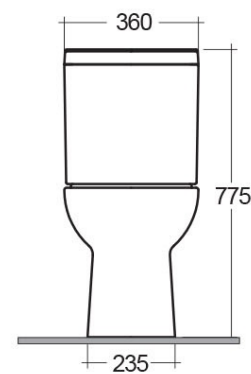

RAK-ORIGIN

Close Coupled | Water Closet

RAK
CERAMICS

Technical specifications

Dimensions: 730 x 360 mm

Weight: 31 Kg

Color: Alpine White

Trap type: P Trap

Trapway type: Concealed

Seat cover options: PP

Bowl shape: Rounded Rectangle

Soft close: yes

Quick remove seat cover: yes

Dual flush: yes

Suites: [RAK-ORIGIN](#)

Code	Name
------	------

ORG11AWHA	ORIGIN WATER CLOSET CLOSE COUPLED P-TRAP 62CM
-----------	---

ORG04AWHA	ORIGIN WATER CLOSET TANK CORNER
-----------	---------------------------------

Dimensions: All dimensions in mm tolerance $\pm 5\%$ for below 200mm and $\pm 3\%$ for above 200mm.