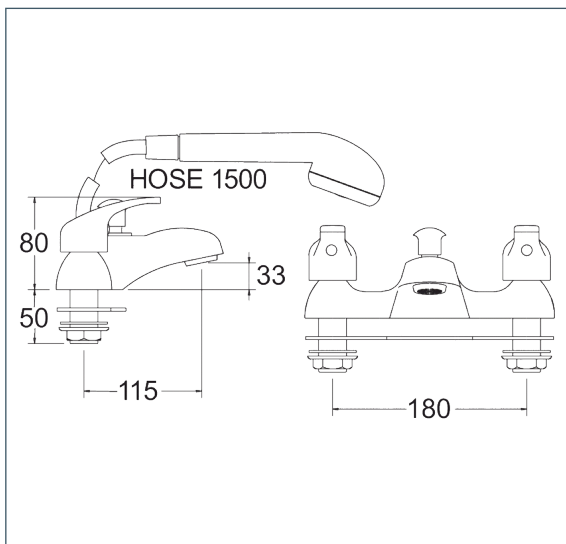

BATHROOM TAPS

DevaTM by METHVEN

Adore

Adore Deck Mounted Bath Shower Mixer

Product Code: ADORE106

Finish: Chrome

Features

Construction: Brass & ABS (Plastic)

Valve/Cartridge type: Ceramic Disc Valve

Supply: Suitable for high pressure only

Inlet connections: 3/4" BSP

Working pressures: 0.5 - 5.0 bar

- Comes complete with single mode shower kit and wall bracket
- Tilt and turn temperature and flow control

*Please refer to website for full warranty details.

Flow (Bar - l/min, open outlet)

Spout/Outlet

Flow 0.1	Flow 0.2	Flow 0.3	Flow 0.5	Flow 1.0	Flow 2.0	Flow 3.0
N/A	N/A	N/A	17.1	25.1	36.8	49

Handset/Head

N/A	4	6	9	13	20	N/A
-----	---	---	---	----	----	-----