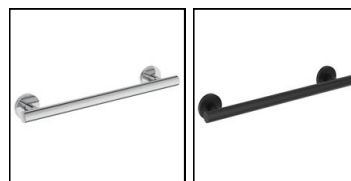

Contour 21 Contemporary Grab Rail 60cm Long

ILLUSTRATED

S0830 Contour 21 60cm contemporary grab rail

ILLUSTRATED PRODUCT DETAILS

Weights

S0830 4.26 KG

Finishes

S0830  Chrome (AA)

Materials

S0830 Aluminium

FINISH OPTIONS

 (AA) Chrome

 (MY) Stainless Steel finish

 (XG) Silk Black

Special Notes

There should generally be enough contrast within the finish reflection to meet the Doc M requirements.