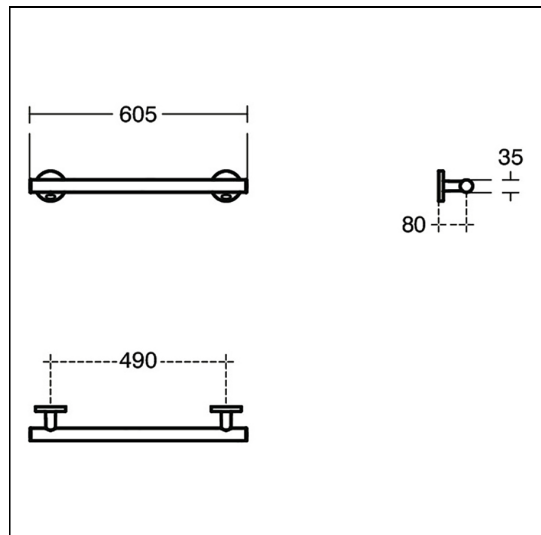

Contour 21 Contemporary Grab Rail 60cm Long

ILLUSTRATED

S0830 Contour 21 60cm contemporary grab rail

ILLUSTRATED PRODUCT DETAILS

Weights

S0830 4.26 KG

Finishes

S0830 Chrome (AA)

Materials

S0830 Aluminium

FINISH OPTIONS

(AA) Chrome

(MY) Stainless Steel finish

(XG) Silk Black

Special Notes

There should generally be enough contrast within the finish reflection to meet the Doc M requirements.

FEATURES