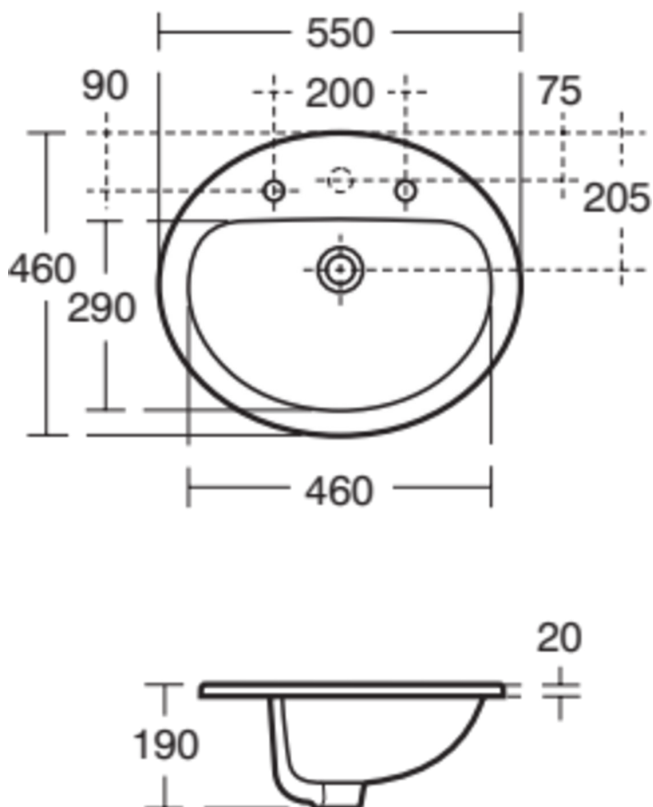

CONTOUR 21

S251301

CONTOUR 21 | Countertop basin 550x460x190 mm in white glossy finish, 1 tap hole, with overflow

Image & drawing

General information

Product type:	Washbasins
Sub product type:	Countertop basin
Brand:	Unbranded
Suite name:	CONTOUR 21
Designer:	Ideal Standard
Colour:	01 - White Glossy
Surface finish effect:	glossy
Height (mm):	190
Width (mm):	550
Length / Projection (mm):	460
Net weight (kg):	8.10
EAN code:	5017830418467

Product standard & certifications

Additional standards:	EN 14688
DoP classification:	CL25

Product specifications

Colour code:	01
Colour description:	white glossy
Disabled model:	No
Includes a chain eye:	No
Material:	Ceramic
Material quality:	Vitreous china
Amount of tap holes for each washbasin:	1
Amount of washbasins:	1
Overflow visible:	Yes
PVD technology:	No
Support plateau:	None
Surface finish effect:	glossy
Tap hole position:	Centre
Type of overflow:	Round
With back wall:	No
With drain plug:	No
With overflow:	Yes
With siphon:	No
Mounting method:	On-furniture