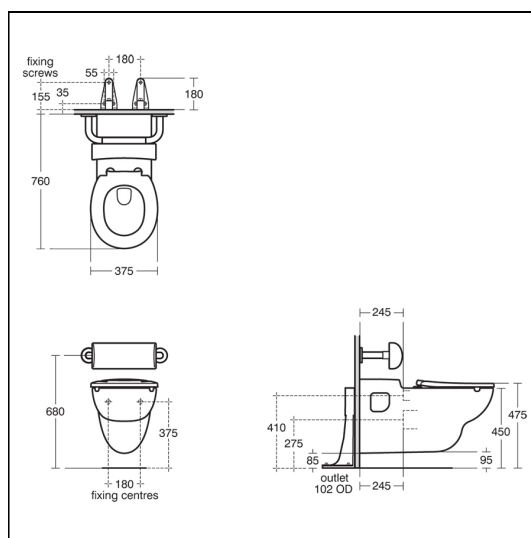

Contour 21 Rimless Wall Hung 75cm Projection Toilet

ILLUSTRATED

- S3078** Contour 21 rimless 75cm projection wall hung toilet bowl with horizontal outlet
- EW222** Flush pipe reducer 2" to 1 1/2" (For use with pneumatic Conceala 3 cisterns and constructed flushbends)
- S1347** Conceala 3 single flush 6 litre cistern, side inlet, lever operated, easy adjustable to low water volumes, internal overflow, flushpipe and lever included
- S4066** Contour 21 toilet seat only, top fixing hinges and retaining buffers
- S4303** Contour 21 outlet extension connector for 70/75cm WC pan outlet
- S9139** Support bracket for wall mounted WC raised height with bolts
- S6466** Contour 21 back support rail for 75cm projection WC, 40 x 22 x 35mm diameter tube
- S6884** Cushion for back support with clips, new design
- S4302** Contour 21 flushpipe constructed, necessary for installation