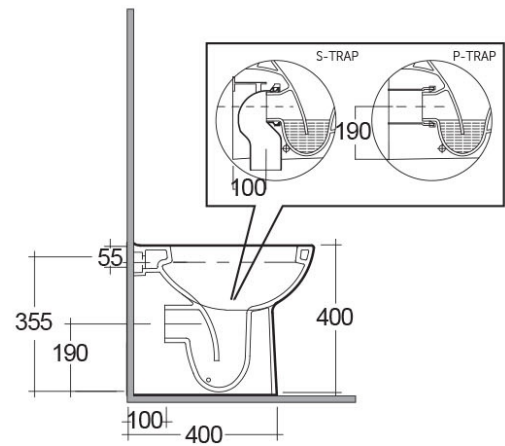

RAK-ORIGIN

Back to Wall | Water Closet

RAK
CERAMICS

Technical specifications

Dimensions: 500 x 360 mm

Weight: 20 Kg

Color: Alpine White

Trap type: P Trap & S Trap

Trapway type: Concealed

Seat cover options: PP

Bowl shape: Rounded Rectangle

Soft close: yes

Suites: [RAK-ORIGIN](#)

Code	Name
------	------

ORG17AWHA	ORIGIN WATER CLOSET BACK TO WALL P S-TRAP 50CM
-----------	--

Dimensions: All dimensions in mm tolerance $\pm 5\%$ for below 200mm and $\pm 3\%$ for above 200mm.

Note: Due to a continuing development programme to improve design and performance, the manufacturer reserves all rights to vary specifications without prior information.