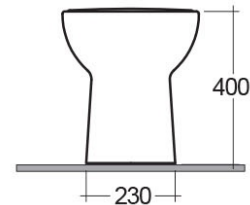

RAK-ORIGIN

Back to Wall | Water Closet

RAK
CERAMICS

Technical specifications

Dimensions: 500 x 360 mm

Weight: 20 Kg

Color: Alpine White

Trap type: P Trap & S Trap

Trapway type: Concealed

Seat cover options: PP

Bowl shape: Rounded Rectangle

Soft close: yes

Suites: [RAK-ORIGIN](#)

Code	Name
------	------

ORG17AWHA	ORIGIN WATER CLOSET BACK TO WALL P S-TRAP 50CM
-----------	--

Dimensions: All dimensions in mm tolerance $\pm 5\%$ for below 200mm and $\pm 3\%$ for above 200mm.

Note: Due to a continuing development programme to improve design and performance, the manufacturer reserves all rights to vary specifications without prior information.