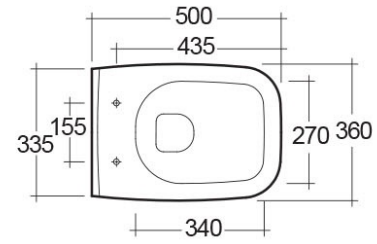

RAK-ORIGIN

Back to Wall | Water Closet

RAK
CERAMICS

Technical specifications

Dimensions: 500 x 360 mm

Weight: 20 Kg

Color: Alpine White

Trap type: P Trap & S Trap

Trapway type: Concealed

Seat cover options: PP

Bowl shape: Rounded Rectangle

Soft close: yes

Suites: [RAK-ORIGIN](#)

Code	Name
------	------

ORG17AWHA	ORIGIN WATER CLOSET BACK TO WALL P S-TRAP 50CM
-----------	--

Dimensions: All dimensions in mm tolerance $\pm 5\%$ for below 200mm and $\pm 3\%$ for above 200mm.

Note: Due to a continuing development programme to improve design and performance, the manufacturer reserves all rights to vary specifications without prior information.