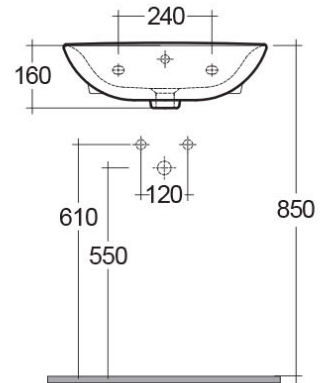

RAK-ORIGIN

Wash basin | Semi Recessed

RAK
CERAMICS

Technical specifications

Dimensions: 520 x 430 mm

Weight: 13 Kg

Color: Alpine White

Shape of basin: Rounded Rectangle

Overflow hole: yes

Suites: [RAK-ORIGIN](#)

Code	Name
ORG0901AWHA	ORIGIN WASH BASIN SEMI-RECESSED 52CM

Dimensions: All dimensions in mm tolerance $\pm 5\%$ for below 200mm and $\pm 3\%$ for above 200mm.

Note: Due to a continuing development programme to improve design and performance, the manufacturer reserves all rights to vary specifications without prior information.