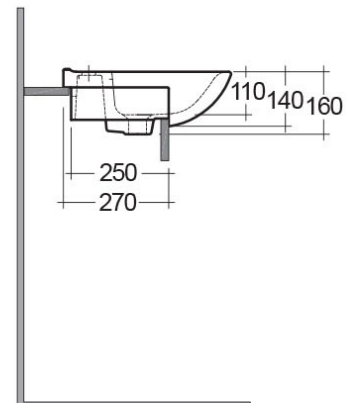

RAK-ORIGIN

Wash basin | Semi Recessed

RAK
CERAMICS

Technical specifications

Dimensions: 520 x 430 mm

Weight: 13 Kg

Color: Alpine White

Shape of basin: Rounded Rectangle

Overflow hole: yes

Suites: [RAK-ORIGIN](#)

Code	Name
ORG0901AWHA	ORIGIN WASH BASIN SEMI-RECESSED 52CM

Dimensions: All dimensions in mm tolerance $\pm 5\%$ for below 200mm and $\pm 3\%$ for above 200mm.

Note: Due to a continuing development programme to improve design and performance, the manufacturer reserves all rights to vary specifications without prior information.