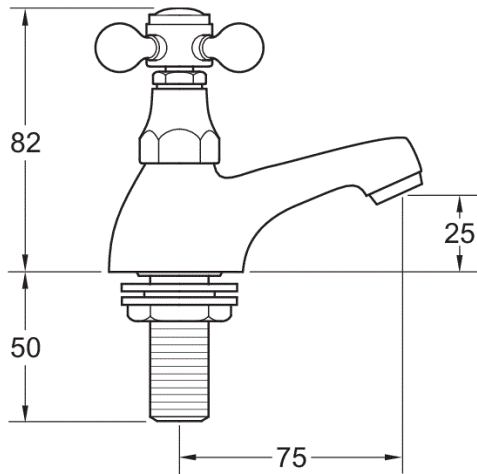

## Tudor basin taps

Product Code: TUD01

Finish: Chrome

### Features

Construction:	Brass & Resin
Valve/Cartridge type:	Ceramic Disc
Supply:	Suitable for all plumbing systems
Working Pressures:	0.1 - 5.0 bar
Inlet connections:	1/2" BSP
Flexi or Copper:	Plastic Backnuts

#### Spout

Flow 0.1	Flow 0.3	Flow 0.5	Flow 1.0	Flow 2.0	Flow 3.0	Flow 4.0	Flow 5.0
8	11.5	16	18	20	25	30	34

2007340

2007732