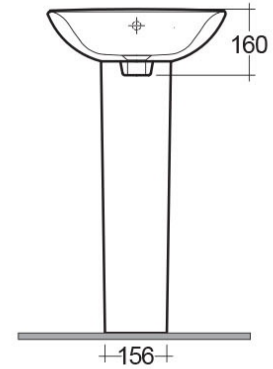

RAK-ORIGIN

Wash basin | Pedestal

RAK
CERAMICS

Technical specifications

Dimensions: 450 x 475 mm

Weight: 20 Kg

Color: Alpine White

Shape of basin: Rounded Rectangle

Overflow hole: yes

Suites: [RAK-ORIGIN](#)

Code

Name

CY02AWHA CAROLINE PEDESTAL

ORG2601AWHA ORIGIN WASH BASIN CORNER 45CM

Dimensions: All dimensions in mm tolerance $\pm 5\%$ for below 200mm and $\pm 3\%$ for above 200mm.