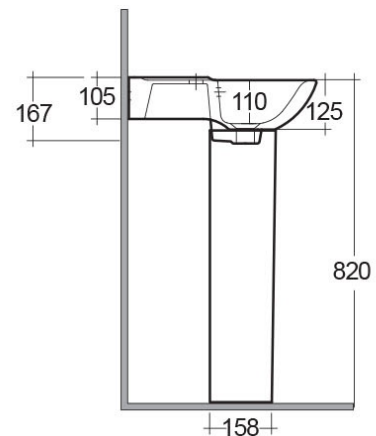

RAK-ORIGIN

Wash basin | Pedestal

RAK
CERAMICS

Technical specifications

Dimensions: 450 x 475 mm

Weight: 20 Kg

Color: Alpine White

Shape of basin: Rounded Rectangle

Overflow hole: yes

Suites: [RAK-ORIGIN](#)

Code

Name

CY02AWHA CAROLINE PEDESTAL

ORG2601AWHA ORIGIN WASH BASIN CORNER 45CM

Dimensions: All dimensions in mm tolerance $\pm 5\%$ for below 200mm and $\pm 3\%$ for above 200mm.