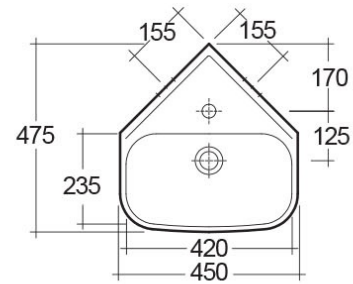

RAK-ORIGIN

Wash basin | Pedestal

RAK
CERAMICS

Technical specifications

Dimensions: 450 x 475 mm

Weight: 20 Kg

Color: Alpine White

Shape of basin: Rounded Rectangle

Overflow hole: yes

Suites: [RAK-ORIGIN](#)

Code

Name

CY02AWHA CAROLINE PEDESTAL

ORG2601AWHA ORIGIN WASH BASIN CORNER 45CM

Dimensions: All dimensions in mm tolerance $\pm 5\%$ for below 200mm and $\pm 3\%$ for above 200mm.