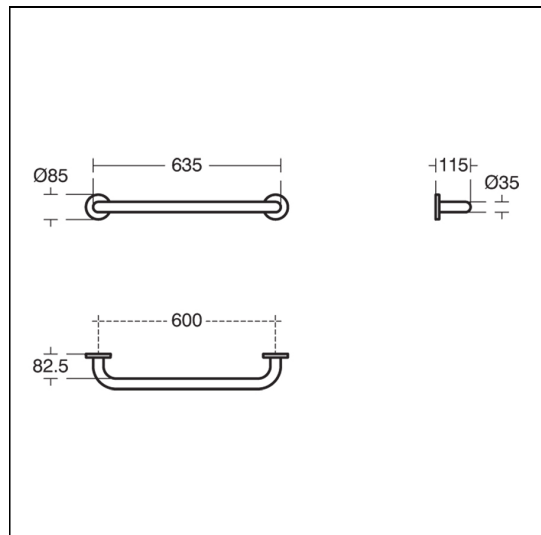

# Contour 21 Grab Rail, Straight 60cm Long x35mm Diameter

## ILLUSTRATED

S6454 Contour 21 grab rail straight 60cm long x 35mm diameter

#### Special Notes

White:Ral=9016, LRV=87

Blue:Ral=5011, LRV=6

Red:Ral=3020, LRV=12

Grey:Ral=7005, LRV=19

Charcoal:Ral=7016, LRV=8