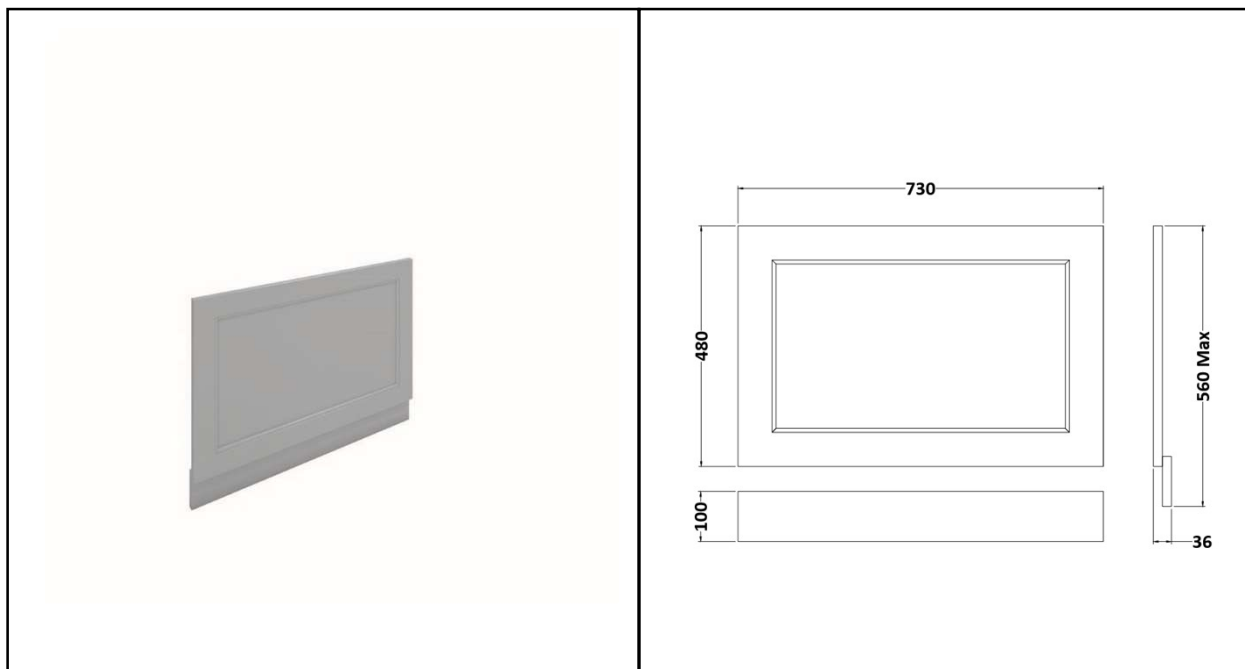

RAK WASHINGTON FURNITURE

750 Bath End Panel & Plinth

RAK
CERAMICS

Dimensions: 730w x 36d x 480mm

Colour: GREY / GREIGE / WHITE /
BLACK / CAPPUCCINO

Code: RAKWEP75XXX

Warranty: 2 YEARS

Weight: 3.00 KG

Dimensions: All Dimensions in mm tolerance $\pm 5\%$ for below 200mm and $\pm 3\%$ for above 200mm.
Note: Due to a continuing development programme to improve design and performance the manufacturer reserves all rights to vary specifications without prior information.
Please note accessories are for photographic use only.