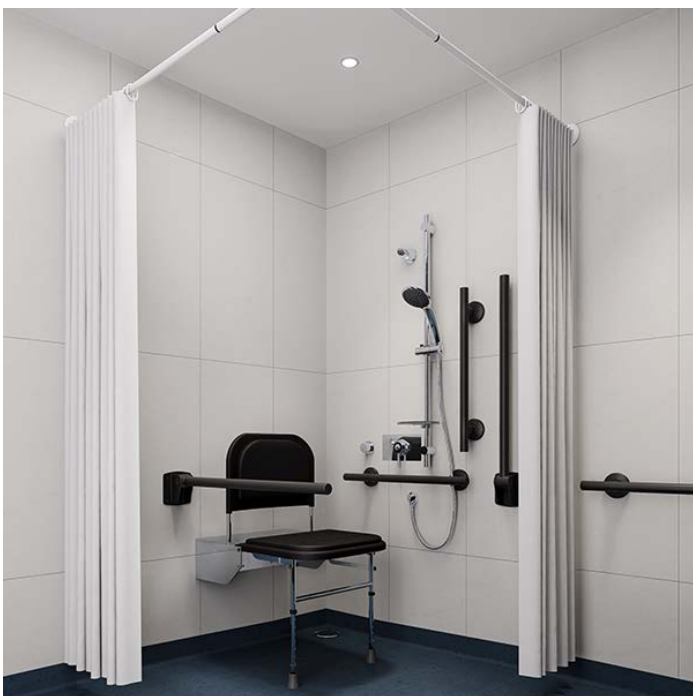

SWCDMSHCW: SanCeram Concealed Shower Doc M Pack - Chrome

SWCDMSHCMB: SanCeram Concealed Shower Doc M Pack - Matt Black

SanCeram Doc M Shower Pack

Description

A complete Doc M shower pack supplied in one box

Pack Includes:

- Care Thermostatic TMV3 Shower Valve
- Fixed Vandal Resistant Shower Head
- 2 Way Diverter
- Shower Rail Kit with Hose & Handset
- Shower Curtains
- Angled Curtain Rail (1200mm x 1200mm) with Ceiling Support
- Padded Shower Seat & Back Rest with Legs
- 1 x 480mm Contemporary Straight Grab Rail
- 3 x 620mm Contemporary Straight Grab Rail
- 2 x 800mm Contemporary Hinged Grab Rail

Features

- Doc M compliant shower pack available with either an exposed or concealed shower valve & diverter
- Grab rails available in blue, white, grey or polished stainless steel
- Concealed version suitable for all sectors
- Exposed version not suitable for healthcare