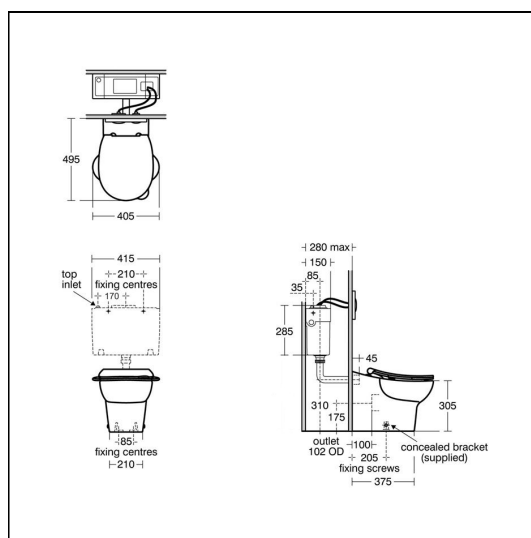

Designer

Robin Levien, RDI

FINISH OPTIONS

(79) yellow	(GQ) Red	(36) Light Blue
(01) White	(AA) Chrome	(GN) Ultra Steel

Standards

WC bowl to BS EN 997 & BS EN 33

Special Notes

WC bowl screwed to floor using concealed brackets (supplied). Please see flushplate section for full finish/colour options.

E: info@idealspec.co.uk | T: 0870 122 8822 | F: 0870 122 8282 | www.idealspec.co.uk

Ideal Standard (UK) Ltd. makes every effort to ensure that the information provided on its website is accurate. However, we cannot guarantee this, and accept no liability for any information or advice given via its website.