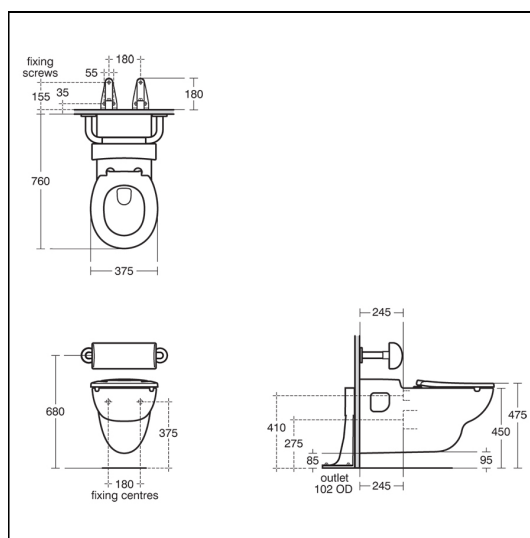

Contour 21 Rimless Wall Hung 75cm Projection Toilet

ILLUSTRATED

- S3078** Contour 21 rimless 75cm projection wall hung toilet bowl with horizontal outlet
- EW222** Flush pipe reducer 2" to 1 1/2" (For use with pneumatic Conceala 3 cisterns and constructed flushbends)
- S1347** Conceala 3 single flush 6 litre cistern, side inlet, lever operated, easy adjustable to low water volumes, internal overflow, flushpipe and lever included
- S4066** Contour 21 toilet seat only, top fixing hinges and retaining buffers
- S4303** Contour 21 outlet extension connector for 70/75cm WC pan outlet
- S9139** Support bracket for wall mounted WC raised height with bolts
- S6466** Contour 21 back support rail for 75cm projection WC, 40 x 22 x 35mm diameter tube
- S6884** Cushion for back support with clips, new design
- S4302** Contour 21 flushpipe constructed, necessary for installation